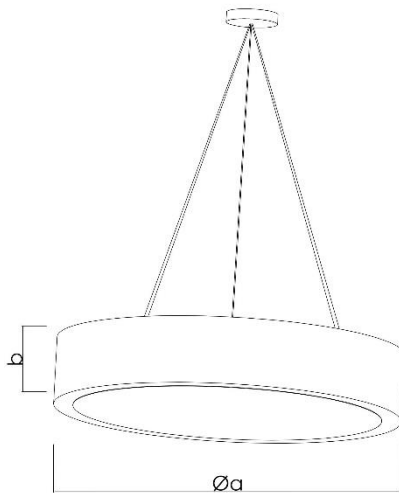

Driver: Electronic

Product Type:

- 1

Dimensions (mm):

- Ø300-900mm
- Height: 100-250mm

Watt (W):

- 12-40

Input Volt:

- 180-240V

Lumen/watt :125lm/W

- 1350-4500 lm

MORIA P

Beam Angle: 120°

Color Temperature:

- 2700-6500Kl

CRI:

- >80CRI

IP Rating: IP40

Led Warranty: 5 Year

Diameter Ø (a)	300-900 mm
Height (b)	100-250 mm