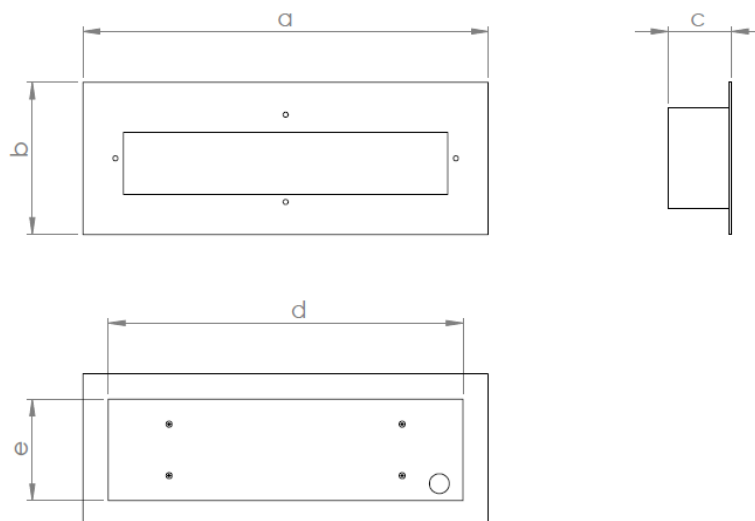

- >80CRI

Color Temperature:

- 2700-6500Kl

Service Life:

- 5 Year

IP Protection:

- IP 65

Frame length(a)	400mm
Frame width(b)	150mm
Depth(c)	60mm
Cutting length(d)	350mm
Cutting width (e)	100mm