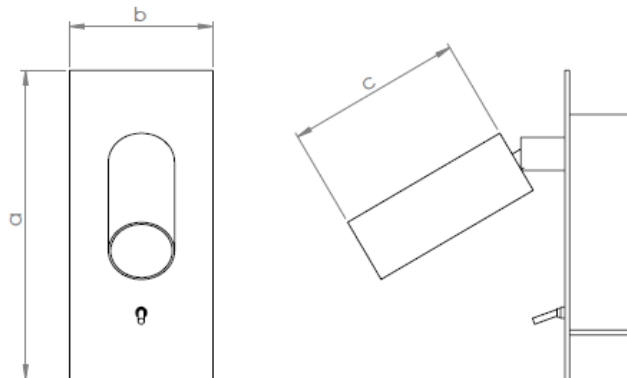

- 1

Dimensions (mm):

- Height: 140mm
- Width: 65mm
- Length: 80mm

Watt (W):

- W

Input Volt:

- 180-240V

Lumen/watt :125lm/W

Led Warranty: 5 Year

Height (a)	140 mm
Width (b)	65 mm
Length (c)	80 mm
Cut out	100x39 mm