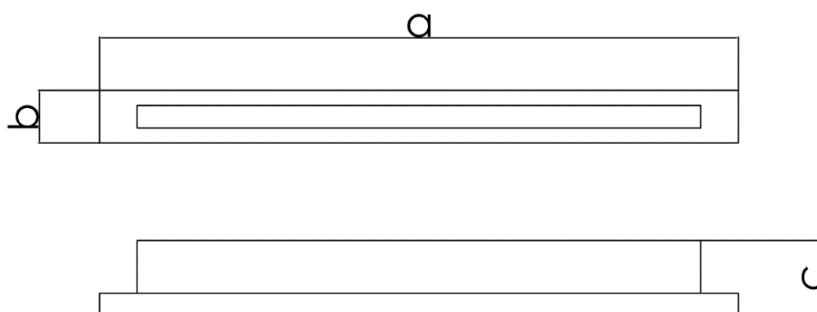

- 14 W/m

Input Volt:

- 220-230V

Lumen/watt :125lm/W

- 630-2360 lm

ION

Beam Angle: 30°-45°-60°

Color Temperature:

- 2700-6500Kl

CRI:

- >80CRI

IP Rating: IP67

Led Warranty: 5 Year

Width (a)	400-1500 mm
Length (b)	40 mm
Height (c)	30 mm