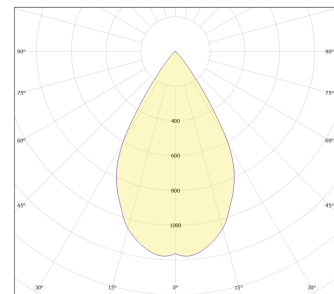

Technical Drawing

Type	A (mm)	B (mm)
ILOS	480	180

Product Features

- Product Code : Ilos
- Housing : Die Cast Aluminum
- Usage : Living Area
- Diffuser : Glass or Acrylic

Optical & Electrical Features

- Power : 9W
- Luminaire Output Flux : 1125 Lm (±%5)
- Efficiency : ~125 Lm/W
- Input Frequency (Hz) : 180 - 240 V
- Power Factor : ≥ 0.9
- THD-(Total Harmonic Distortion) : <%15
- Max. Voltage Resistance (Surge) : 2kV
- Colour Rendering Index (CRI) : 80 CRI
- Colour Temperature (CCT) : 2700 - 6500Kl

Other Features

- Operating Temperature Range : -20° ~ +40°C
- Light Life : 5 Year

Optimal Features

- Color Temperature : 2700 ~ 6500K
- DIM Compatibility : DALI, 1-10V, BasicDIM Wireless
- EMG Compatibility : 1, 3 Hour

Photometry

Beam Angle ≈60

Solution Partners