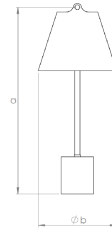

Technical Drawing

Type	A (mm)	B (mm)
ILOS	480	180

Product Features

- Product Code : Ilos
- Housing : Die Cast Aluminum
- Usage : Living Area
- Diffuser : Glass or Acrylic

Optical & Electrical Features

- Power : 9W
- Luminaire Output Flux : 1125 Lm (±%5)
- Efficiency : ~125 Lm/W
- Input Frequency (Hz) : 180 - 240 V
- Power Factor : ≥ 0.9
- THD-(Total Harmonic Distortion) : <%15
- Max. Voltage Resistance (Surge) : 2kV
- Colour Rendering Index (CRI) : 80 CRI
- Colour Temperature (CCT) : 2700 - 6500Kl