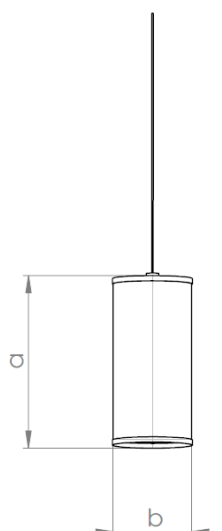

Diffuser: Glass or Acrylic

Driver: Electronic

Product Type:

- 1

Dimensions (mm):

- Ø100 mm
- Height : 300mm

Watt (W):

- 5-20 Watt

Input Volt:

- 180-240V

EOLOS

Beam Angle:

- 30°

Lumen/watt: 125lm/W

- 560-2250 lm

CRI:

- >80CRI

Color Temperature:

- 2700-6500K

Service Life:

- 5 Year

IP Protection:

- IP20

Lenght (a)	300 mm
Diameter Ø (b)	100 mm