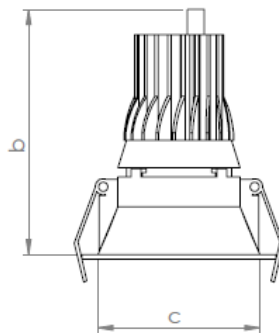

Driver: Electronic

Product Type:

- 1

Dimensions (mm):

- Ø103mm
- Height: 171,5mm

Watt (W):

- 6,5-10W

Input Volt:

- 2700-6500Kl

IP Rating: IP44

Led Warranty: 5 Year

Diameter \emptyset (a)	103mm
Height (b)	171,5mm
Cutting diameter (c)	99mm