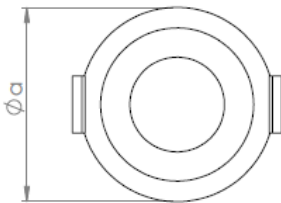

Driver: Electronic

Product Type:

- 1

Dimensions (mm):

- Ø103mm
- Height: 171,5mm

Watt (W):

- 6,5-10W

Input Volt:

- 180-240V

Lumen/watt :125lm/W

- 850-1400lm

DRYAS

Beam Angle: 30°-60°

CRI:

- >80CRI

Color Temperature:

- 2700-6500Kl

IP Rating: IP44

Led Warranty: 5 Year

Diameter \emptyset (a)	103mm
Height (b)	171,5mm
Cutting diameter (c)	99mm