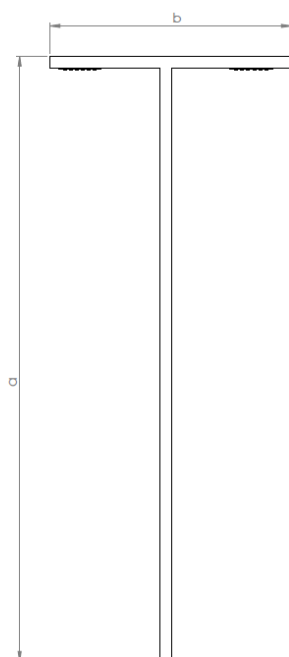

Product Type:

- 1

Dimensions (mm):

- Width: 2000
- Height: 3500-6000

Watt (W):

- 2 x 30
- 2 x 60
- 2 x 90

DOMINRA

Input Volt:

- 2700-6500Kl

Service Life:

- 5 Year

IP Protection:

- IP 65

Height (a)	3500-6000 mm
Width(b)	2000 mm