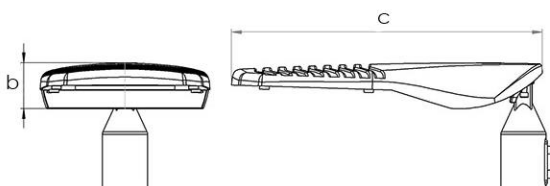

**Driver:** Electronic

**Product Type:**

- 1

**Dimensions (mm):**

- Width: 270 mm
- Height : 148,12mm
- Length: 591,68 mm

**Watt (W):**

- 35-105 W

**Input Volt:**

## COBRA HEAD

**Beam Angle:** 25°-120°

**Color Temperature:**

- 2700-6500Kl

**Warranty:**

- 5 Year

**IP Protection:**

- IP 65

Width (a)	270 mm
Height (b)	148,12 mm
Length (c)	591,68 mm