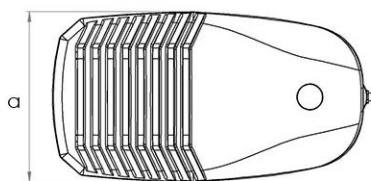

## COBRA HEAD

**Beam Angle:** 25°-120°

**Color Temperature:**

- 2700-6500Kl

**Warranty:**

- 5 Year

**IP Protection:**

- IP 65

Width (a)	270 mm
Height (b)	148,12 mm
Length (c)	591,68 mm