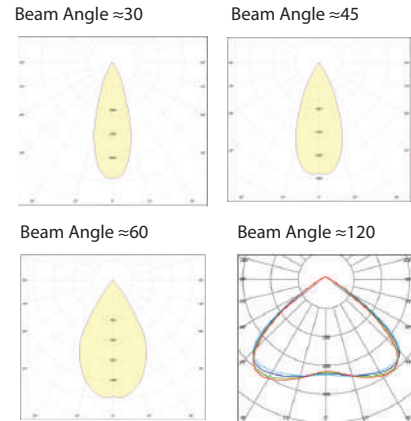

Photometry