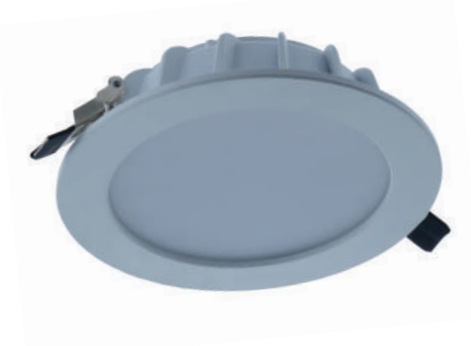

# CASSA ROUND

## Product Features

- Product Code : Cassa Round
- Housing : Die Cast Aluminum
- Usage : Office, Hotel, Store etc.
- Diffuser : Glass or Acrylic