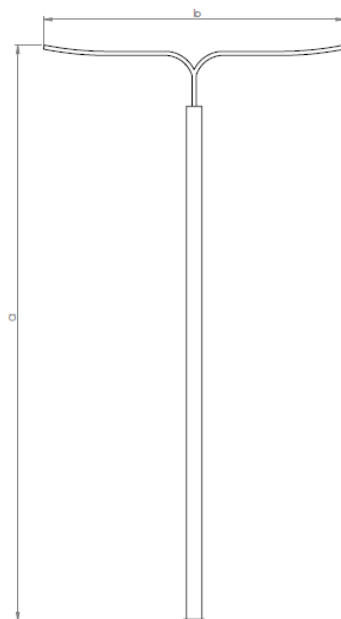

Driver: Electronic

Product Type:

- 1

Dimensions (mm):

- Width: 2000
- Height: 3500-6000

Watt (W):

- 2 x 30
- 2 x 60
- 2 x 90

BRACKET ARM

Color Temperature:

- 2700-6500Kl

Service Life:

- 5 Year

IP Protection:

- IP 65

Height (a)	3500-6000 mm
Width (b)	2000 mm