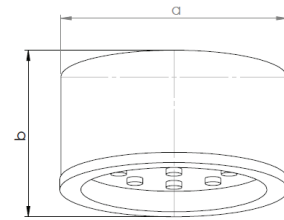

Technical Drawing

Type	A (mm)	B (mm)
Asia 1	200	100
Asia 2	300	150
Asia 3	400	200

Product Features

- Product Code : Asia
- Housing : Die Cast Aluminum
- Usage : Office, Hotel, Store etc.
- Diffuser : Glass or Acrylic