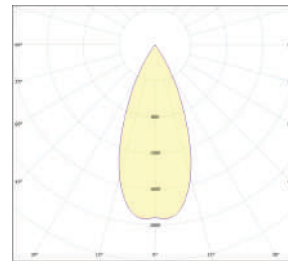

Optical & Electrical Features

- Power : 15 - 40 W
- Luminaire Output Flux : 1700 - 9900 Lm ($\pm 5\%$)
- Efficiency : ~ 125 Lm/W
- Input Frequency (Hz) : 180 - 240 V
- Power Factor : ≥ 0.9
- THD-(Total Harmonic Distortion) : $< 15\%$
- Max. Voltage Resistance (Surge) : 2kV
- Colour Rendering Index (CRI) : 80 CRI
- Colour Temperature (CCT) : 2700 - 6500K

Photometry

Beam Angle ≈ 45

Beam Angle ≈ 60

Solution Partners