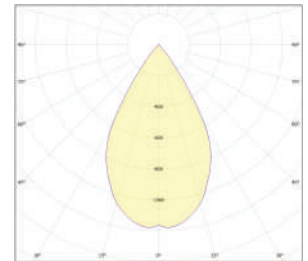

Photometry

Beam Angle ≈ 45

Beam Angle ≈ 60

Solution Partners