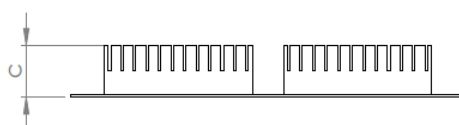

- 1

Dimensions (mm):

- Width: 316 mm
- Height: 42 mm
- Length: 173 mm

Watt (W):

- 2 x 6.8 W
- 2 x 12 W

Input Volt:

- 180-240V

Lumen/watt :125lm/W

- 760-1350 lm

AFSIN-2

Beam Angle: 30°-45°-60°

Color Temperature:

- 2700-6500Kl

CRI:

- >80CRI

IP Rating: IP44

Led Warranty: 5 Year

Length (a)	173 mm
Width (b)	316 mm
Height (c)	42 mm