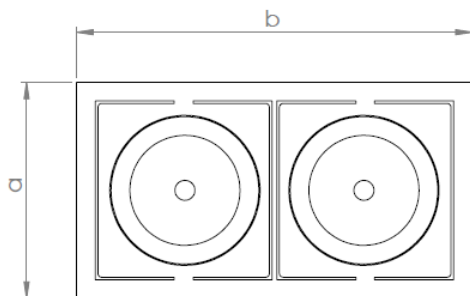

- 1

Dimensions (mm):

- Width: 316 mm
- Height: 42 mm
- Length: 173 mm

Watt (W):

- 2 x 6.8 W
- 2 x 12 W

Input Volt:

- 180-240V

Lumen/watt :125lm/W

- 760-1350 lm

AFSIN-2

Beam Angle: 30°-45°-60°

Color Temperature:

- 2700-6500Kl

CRI:

- >80CRI

IP Rating: IP44

Led Warranty: 5 Year

Length (a)	173 mm
Width (b)	316 mm
Height (c)	42 mm