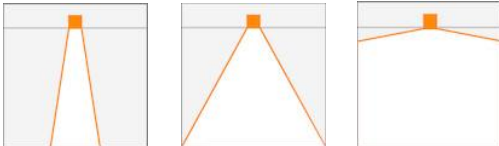

• **OSA Lighting Techniques** offers indoor and outdoor lighting applications with different solutions in color and size in local production.

• Easy installation and low maintenance, Afşin will be your light source for years.

• LED spots, which have the feature of being long-lasting, also bring savings with them.