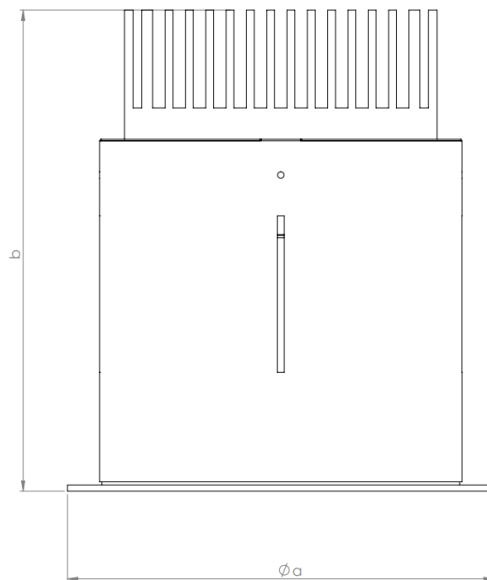

Driver: Electronic

Product Type:

- 1

Dimensions (mm):

- Diameter: 273 mm
- Height: 307 mm
- Cutting Diameter :240 mm

Watt (W):

- 70 W

Input Volt:

- 180-240V

Lumen/watt : 150lm/W

- 10500 lm

THOR

Beam Angle: 30°

Color Temperature:

- 2700-6500Kl

CRI:

- >80CRI

IP Rating: IP44

Led Warranty: 5 Year

Diameter (a)	273mm
Height (b)	307mm
Cutting diameter (c)	240mm