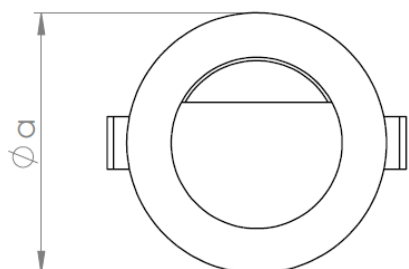

KRES

Product Name: KRES

Product Code: KRES-67290

Environment: Indoor

Usage Area: Wall, Stairs etc.

Category: Decorative Lighting

Mounting Type: Recessed

- **OSA Lighting Techniques** offers indoor and indoor lighting applications with different solutions in color and size in local production.
- Easy installation and low maintenance, Kres will be your light source for years.

Driver: Electronic

Product Type:

- 1

Dimensions (mm):

- Diameter: 80 mm
- Depth: 46,5 mm
- Cutting diameter: 75 mm

Watt (W):

- 1,5 W

Input Volt:

- 180-240V

Lumen/watt :125lm/W

- 180 lm

KRES

Beam Angle: 30°

Color Temperature:

- 2700-6500Kl

CRI:

- >80CRI

IP Rating: IP44

Led Warranty: 5 Year

Diameter Ø (a)	80 mm
Depth (b)	46,5 mm
Cutting Diameter (c)	75 mm