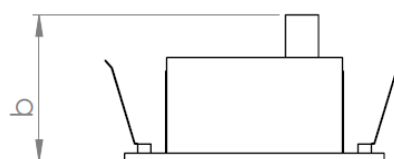

- 180-240V

Lumen/watt :125lm/W

- 180 lm

KRES

Beam Angle: 30°

Color Temperature:

- 2700-6500Kl

CRI:

- >80CRI

IP Rating: IP44

Led Warranty: 5 Year

Diameter Ø (a)	80 mm
Depth (b)	46,5 mm
Cutting Diameter (c)	75 mm