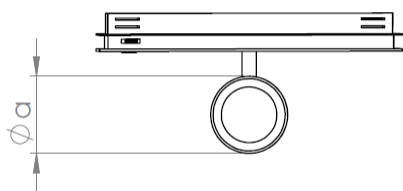

Product Type:

- 1

Dimensions (mm):

- Ø65 mm
- Width: 150-201 mm
- Height: 129-157 mm

Watt (W):

- 15,5 W

Input Volt:

- 24 V

Service Life:

- 5 Year

IP Protection:

- IP 20

Diameter ϕa	65mm
Height (b)	95mm
Height (c)	120mm