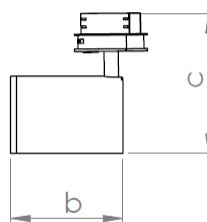

Product Type:

- 1

Dimensions (mm):

- Ø65 mm
- Width: 150-201 mm
- Height: 129-157 mm

Watt (W):

- 15,5 W

Input Volt:

- 24 V

Lumen/watt :125lm/W

- 1700 lm

OJO

CRI:

- >90CRI

Beam Angle: 15°-60°

Color Temperature:

- 3000Kl

Service Life:

- 5 Year

IP Protection:

- IP 20

Diameter ϕa	65mm
Height (b)	95mm
Height (c)	120mm