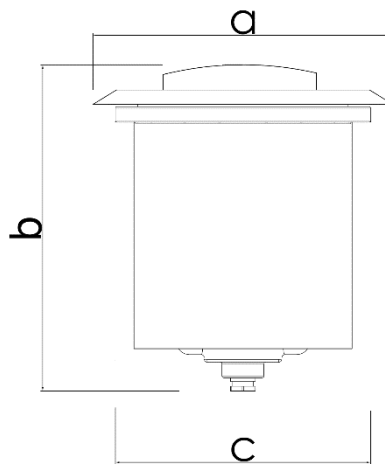

- 2700-6500Kl

CRI:

- >80CRI

IP Rating: IP67

Led Warranty: 5 Year

Diameter \varnothing (a)	200 mm
Length (b)	210 mm
Cutting diameter (c)	155 mm