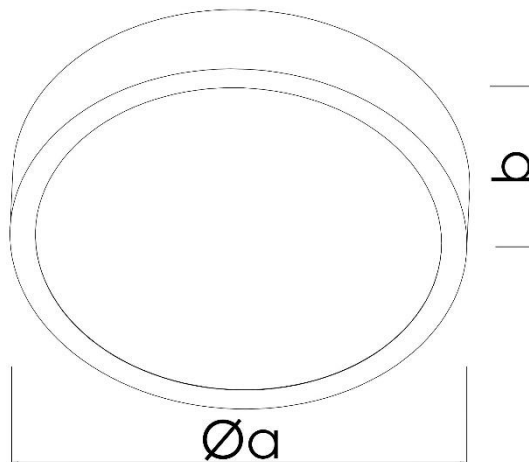

Driver: Electronic

Product Type:

- 1

Dimensions (mm):

- Ø300-900mm
- Height: 100-250mm

Watt (W):

- 12-40

Input Volt:

- 180-240V

Lumen/watt :125lm/W

- 1350-450 0lm

MORIA R

Beam Angle: 120°

Color Temperature:

- 2700-6500Kl

CRI:

- >80CRI

IP Rating: IP40

Led Warranty: 5 Year

Diameter Ø (a)	300-900 mm
Height (b)	100-250 mm