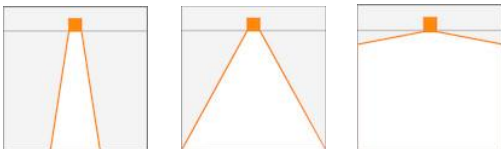

• **OSA Lighting Techniques** offers indoor and outdoor lighting applications with different solutions in color and size in local production.

• Easy installation and low maintenance, Moria will be your light source for years.

• LED panels are superior in terms of both illumination and electricity consumption compared to old-style framed fluorescent illuminated panels. Because LED Panels provide more economical and better quality light thanks to its balance in the field of lighting with up to 90% electricity savings. It has a lifespan of 50,000 hours.