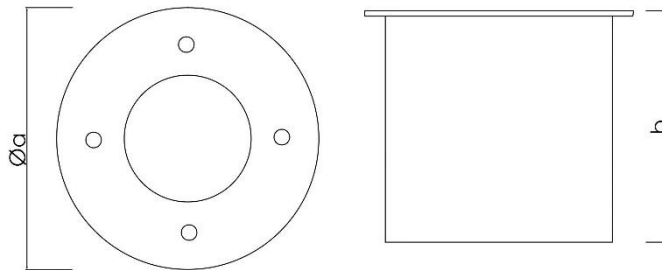

- 1

Dimensions (mm):

- Ø124 mm
- Height: 107mm

Watt (W):

- 12-27 W

Input Volt:

- 180-240V

Lumen/watt :125lm/W

- 1350-3030lm

HAMAL

Beam Angle: 30°-45°-60°

Color Temperature:

- 2700-6500Kl

CRI:

- >80CRI

IP Rating: IP67

Led Warranty: 5 Year

Diameter Ø (a)	124 mm
Height (b)	107 mm
Cutting diameter (c)	120 mm