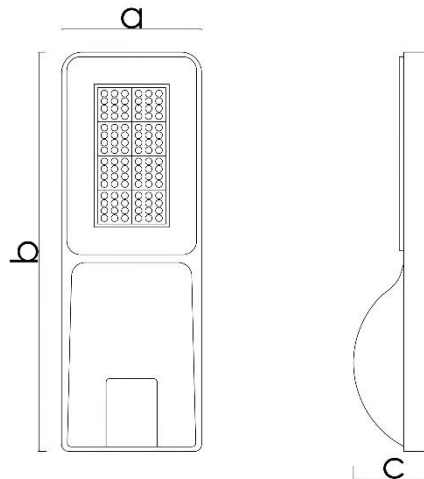

Driver: Electronic

Product Type:

- 1

Dimensions (mm):

- 205x585x110

Watt (W):

- 50-100 W

Input Volt:

- 180-240V

Lumen/watt :125lm/W

- 5625-11250lm

EDJO

Beam Angle: 30°-45°-60°

Color Temperature:

- 2700-6500Kl

CRI:

- >80CRI

IP Rating: IP67

Led Warranty: 5 Year

Width (a)	205 mm
Length (b)	585 mm
Height (c)	110 mm