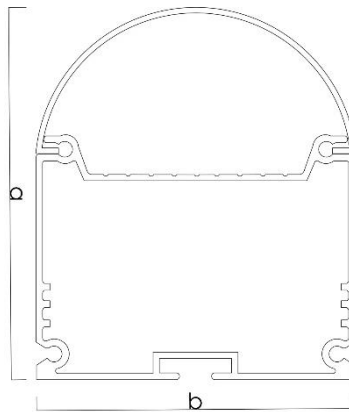

- 1

Dimensions (mm):

- 65x56.6

Watt (W):

- 30W/m

Input Volt:

- 180-240V

Lumen/watt :125lm/W

- >3370 lm

TLOS

Beam Angle: 120°

Color Temperature:

- 2700-6500Kl

CRI:

- >80CRI

IP Rating: IP44

Led Warranty: 5 Year

Height (a)	65 mm
Length (b)	56.6 mm