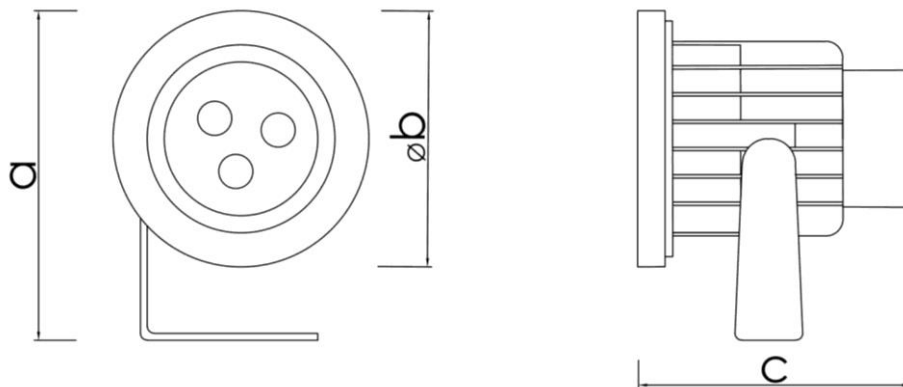

**Diffuser:** Glass or Acrylic

**Driver :** Electronic

**Product Type:**

- 1

**Dimensions (mm):**

- Diameter: Ø75mm
- Height: 100mm
- Length: 75mm

**Watt (W):**

- 3-6

## MINI MAIA

**Beam Angle:** 15°-60°

**Color Temperature:**

- 2700-6500Kl

**CRI:**

- >80CRI

**IP Rating:** IP67

**Led Warranty:** 5 Year

Height (a)	100 mm
Diameter Ø (b)	75 mm
Length (c)	75 mm