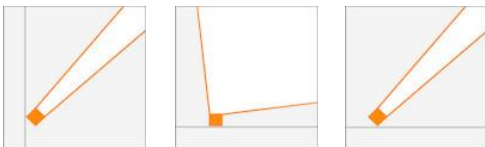

## MINI MAIA

**Product Name:** Mini Maia

**Product Code:** M-MAIA-67250

**Environment:** Outdoor

**Usage Area:** Park, Garden, Landscape, Facade etc.

**Category:** Outdoor Spot Lighting

**Mounting Type:** Surface with Bracket

**Diffuser:** Glass or Acrylic

**Driver :** Electronic

**Product Type:**

- 1

**Dimensions (mm):**

- Diameter: Ø75mm
- Height: 100mm
- Length: 75mm

**Watt (W):**

- 3-6

Height (a)	100 mm
Diameter Ø (b)	75 mm
Length (c)	75 mm