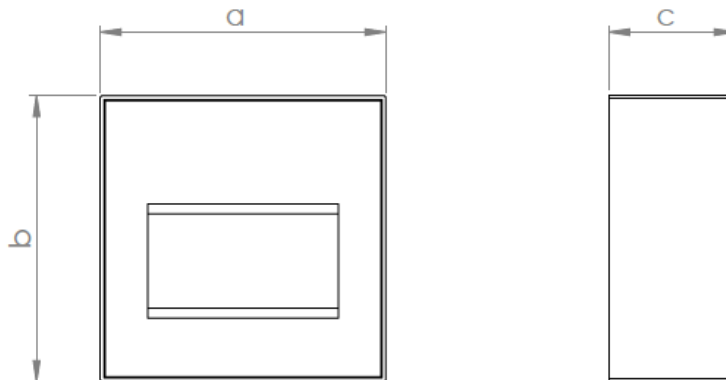

Color Temperature:

- 2700-6500Kl

Service Life:

- 5 Year

IP Protection:

- IP 65

Length(a)	225mm
Width(b)	225mm
Depth(c)	100mm