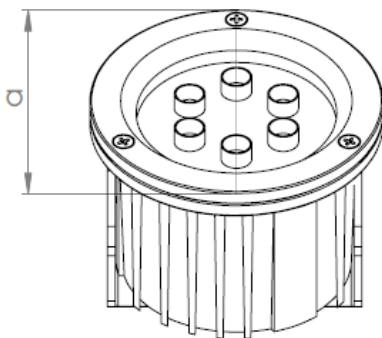

**Diffuser:** Glass or Acrylic

**Driver:** Electronic

**Product Type:**

- 1

**Dimensions (mm):**

- Ø95mm
- H:130mm

**Watt (W):**

- 8 Watt
- 15 Watt

## MAIA

**Beam Angle:**

- 15°-60°

**CRI:**

- >80CRI

**Color Temperature:**

- 2700-6500K

**Service Life:**

- 5 Year

**IP Protection:**

- IP 67

Diameter Ø (a)	95mm
Height (b)	130mm