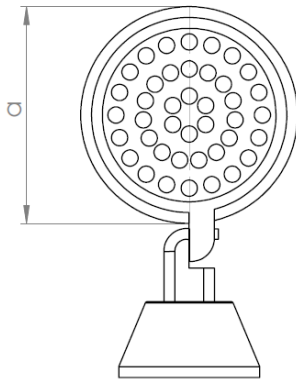

Product Type:

- 1

Dimensions (mm):

- Ø200mm
- Height : 360 mm

Watt (W):

- 40-50W

Input Volt:

- 180-240V

Lumen/watt :125lm/W

- 5800-7000lm

CRI:

- >80CRI

HIDRA-Y

Beam Angle: 15°-60°

Color Temperature:

- 2700-6500Kl

Service Life:

- 5 Year

IP Protection:

- IP 67

Diameter Ø (a)	200mm
Height (b)	360mm