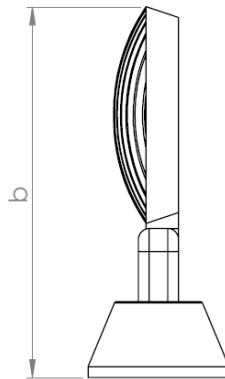

Product Type:

- 1

Dimensions (mm):

- Ø200mm
- Height : 360 mm

Watt (W):

- 40-50W

Input Volt:

- 180-240V

Lumen/watt :125lm/W

- 5800-7000lm

CRI:

- >80CRI

HIDRA-Y

Beam Angle: 15°-60°

Color Temperature:

- 2700-6500Kl

Service Life:

- 5 Year

IP Protection:

- IP 67

Diameter Ø (a)	200mm
Height (b)	360mm