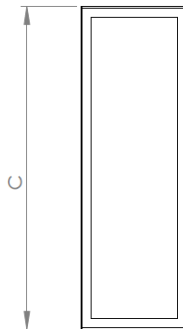

**Driver:** Electronic

**Product Type:**

- 1

**Dimensions (mm):**

- 100x100mm
- Height : 300mm

**Watt (W):**

- 12W

**Input Volt:**

## POLORIS BEDSIDE

**Lumen/watt** :125lm/W

- 1500lm

**Beam Angle:**

- 170°

**Color Temperature:**

- 2700-6500Kl

**CRI:**

- >80CRI

**IP Rating:** IP44

**Led Warranty:** 5 Years

<b>Length(a)</b>	100mm
<b>Width(b)</b>	100mm
<b>Height(c)</b>	300mm