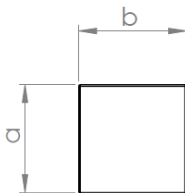

Length(a)	100mm
Width(b)	100mm
Height(c)	300mm