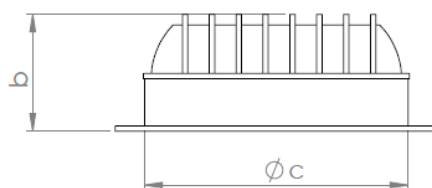

- 1
- 2

Dimensions (mm):

- 1: Ø120x42
- 2: Ø140x47

Watt (W):

- 8-13W

Input Volt:

- 180-240V

Lumen/watt :125lm/W

- 1060-1750lm

KUNTER

Beam Angle: 30°-45°-60°

Color Temperature:

- 2700-6500Kl

CRI:

- >80CRI

IP Rating: IP44

Led Warranty: 5 Year

Diameter Ø (a)	120 mm	140 mm
Height (b)	42 mm	47 mm
Cutting diameter (c)	98 mm	123 mm