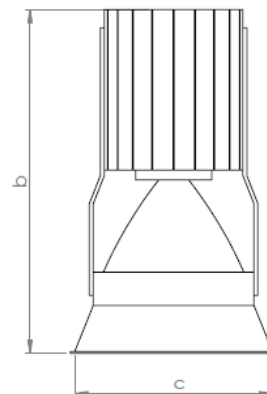

**Product Type:**

- 1

**Dimensions (mm):**

- Ø103mm
- Height : 171,5mm

**Watt (W):**

- 10-25W

**Input Volt:**

- 180-240V

## VEGA

**Beam Angle:**

- 60°

**CRI:**

- >80CRI

**Color Temperature:**

- 2700-6500Kl

**IP Rating:** IP44

**Warranty:** 5 Year

|                      |         |
|----------------------|---------|
| Diameter Ø (a)       | 103mm   |
| Height (b)           | 171,5mm |
| Cutting diameter (c) | 99mm    |