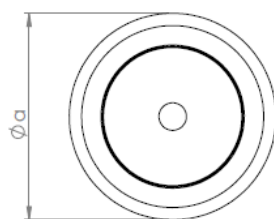

**Product Type:**

- 1

**Dimensions (mm):**

- Ø103mm
- Height : 171,5mm

**Watt (W):**

- 10-25W

**Input Volt:**

- 180-240V

## VEGA

**Beam Angle:**

- 60°

**CRI:**

- >80CRI

**Color Temperature:**

- 2700-6500Kl

**IP Rating:** IP44

**Warranty:** 5 Year

|                      |         |
|----------------------|---------|
| Diameter Ø (a)       | 103mm   |
| Height (b)           | 171,5mm |
| Cutting diameter (c) | 99mm    |