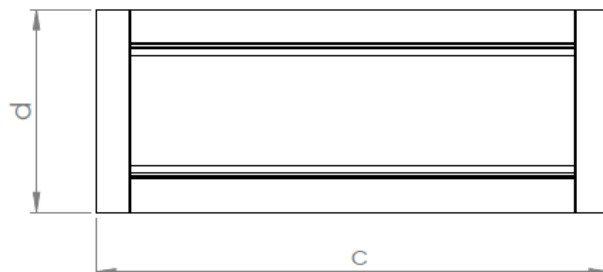

Product Type:

- 01

Dimensions (mm):

- 171,94mm x 49,5mm
- **Cutting:** 161mmx56,8mm

Watt (W):

- 14 W

Input Volt:

- 180-240Volt

Beam Angle:

- 15°
- 24°
- 36°
- ww°
- 30° *75°

Driver Options:

- Dali

SIRIUS W L4

Lumen/watt: 125lm/W

- 2030lm

CRI:

- >80 CRI

Color Temperature:

- 2700-6500Kl

Warranty:

- 5 Year

IP Protection:

- IP 44

Width(a)	153mm
Height(b)	49,5mm
Frame length(c)	171,94mm
Frame weight(d)	67,74mm
Cutting size	161mmx56,8mm