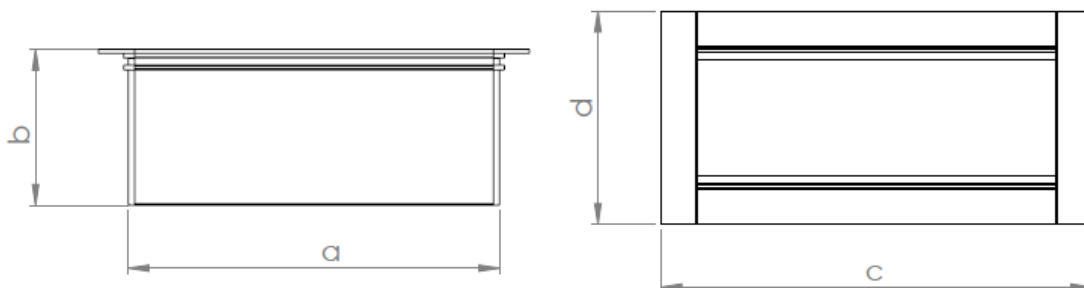

- >80 CRI

Color Temperature:

- 2700-6500Kl

Warranty:

- 5 Year

IP Protection:

- IP 44

Width(a)	118mm
Height(b)	49,5mm
Frame length(c)	136,94mm
Frame weight(d)	67,74mm
Cutting size	126mmx56,8mm