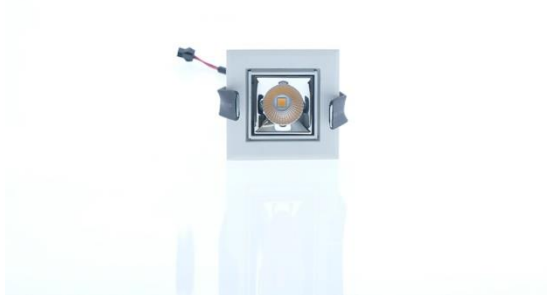

SIRIUS W L1

Product Name: Sirius W L1

Product Code: SRS-W-L1-67212

Environment: Indoor

Usage Area: Office, Hotel, Store, Corridor etc.

Category: Spot Lighting

Mounting Type: Recessed

- **OSA Lighting Technique** offers indoor and outdoor lighting applications with different solutions in color and size in local production.

- High efficiency, long life LED. High color rendering index.

- LED spots, which have the feature of being long-lasting, also bring savings with them.

SIRIUS W L1

Housing: Die Cast Aluminum

Body Colour: Ral 9010

Dimensions (mm):

- 66,94mm x 49,5mm
- **Cutting:** 56mmx56,8mm

Watt (W):

- 4.5 W

Input Volt:

- 180-240V

Beam Angle:

- 15°
- 24°
- 36°
- WW°
- 30° *75°