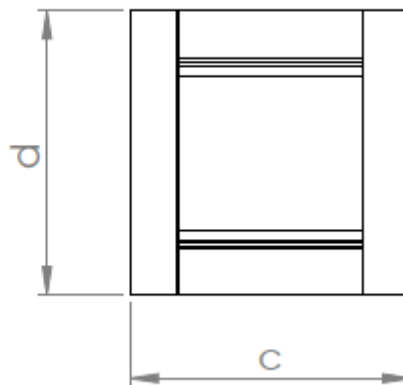

Dimensions (mm):

- 66,94mm x 49,5mm
- **Cutting:** 56mmx56,8mm

Watt (W):

- 4.5 W

Input Volt:

- 180-240V

Beam Angle:

- 15°
- 24°
- 36°
- WW°
- 30° *75°

- 2700-6500Kl

Warranty:

- 5 Year

IP Protection:

- IP 44

Width(a)	48mm
Height(b)	49,5mm
Frame length(c)	66,94mm
Frame weight(d)	67,74mm
Cutting size	56mmx56,8mm