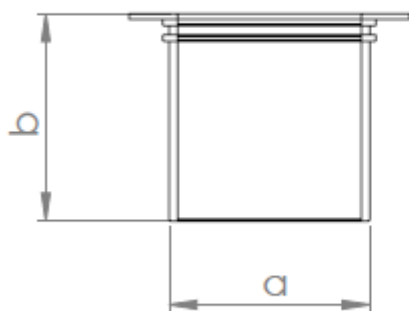

Dimensions (mm):

- 66,94mm x 49,5mm
- **Cutting:** 56mmx56,8mm

Watt (W):

- 4.5 W

Input Volt:

- 180-240V

Beam Angle:

- 15°
- 24°
- 36°
- WW°
- 30° *75°

- 2700-6500Kl

Warranty:

- 5 Year

IP Protection:

- IP 44

Width(a)	48mm
Height(b)	49,5mm
Frame length(c)	66,94mm
Frame weight(d)	67,74mm
Cutting size	56mmx56,8mm