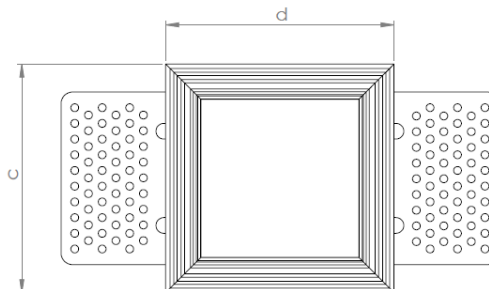

Dimensions (mm):

- 57,5mm x 57,5mm x 47
- **Cutting:** 53mmx53mm

Watt (W):

- 4.5 W

Input Volt:

- 180-240V

Beam Angle:

- 15°
- 24°
- 36°
- WW°
- 30° *75°

- 2700-6500Kl

Service Life:

- 5 Year

IP Protection:

- IP 44

Width(a)	51 mm
Height(b)	47 mm
Frame length(c)	57,5 mm
Frame weight(d)	57,5 mm
Cutting size	53mmx53mm