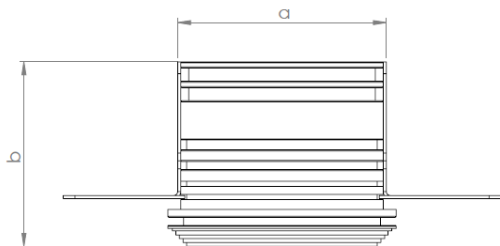

Dimensions (mm):

- 57,5mm x 57,5mm x 47
- **Cutting:** 53mmx53mm

Watt (W):

- 4.5 W

Input Volt:

- 180-240V

Beam Angle:

- 15°
- 24°
- 36°
- WW°
- 30° *75°

- 2700-6500Kl

Service Life:

- 5 Year

IP Protection:

- IP 44

Width(a)	51 mm
Height(b)	47 mm
Frame length(c)	57,5 mm
Frame weight(d)	57,5 mm
Cutting size	53mmx53mm