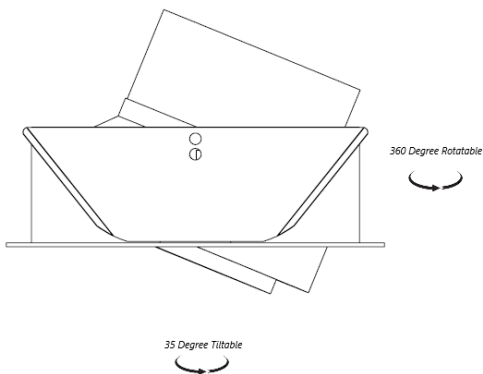

LIZA

Product Name: Liza

Product Code: LIZA-67207

Environment: Indoor

Usage Area: Office, Hotel, Store etc.

Category: Spot Lighting

Mounting Type: Recessed

• **OSA Lighting Techniques** offers indoor and outdoor lighting applications with different solutions in color and size in local production.

- 1

Dimensions (mm):

- Ø98mm
- Height : 57,7mm

Watt (W):

- 8-13W

Input Volt:

- 180-240V

Lumen/watt :125lm/W

Led Warranty: 5 Year

Diameter \varnothing (a)	98mm
Height (b)	57,7mm
Cutting diameter (c)	88mm