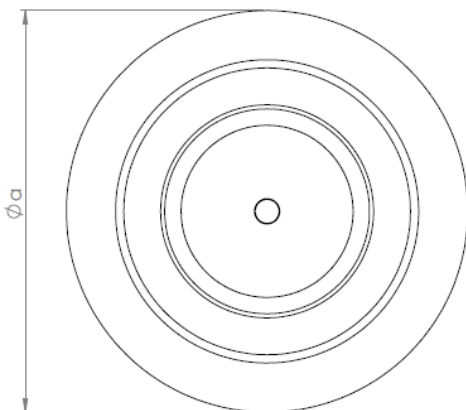

- 1

Dimensions (mm):

- Ø98mm
- Height : 57,7mm

Watt (W):

- 8-13W

Input Volt:

- 180-240V

Lumen/watt :125lm/W

- 1060-1750lm

LIZA

Beam Angle: 8°-15°-30°

Color Temperature:

- 2700-6500Kl

CRI:

- >80CRI

IP Rating: IP44

Led Warranty: 5 Year

Diameter \varnothing (a)	98mm
Height (b)	57,7mm
Cutting diameter (c)	88mm