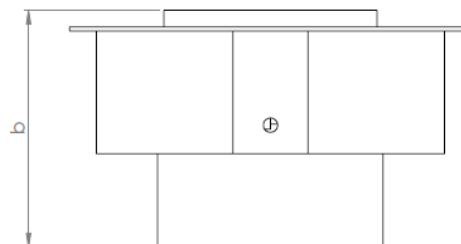

- 1

Dimensions (mm):

- Ø98mm
- Height : 57,7mm

Watt (W):

- 8-13W

Input Volt:

- 180-240V

Lumen/watt :125lm/W

Led Warranty: 5 Year

Diameter \varnothing (a)	98mm
Height (b)	57,7mm
Cutting diameter (c)	88mm