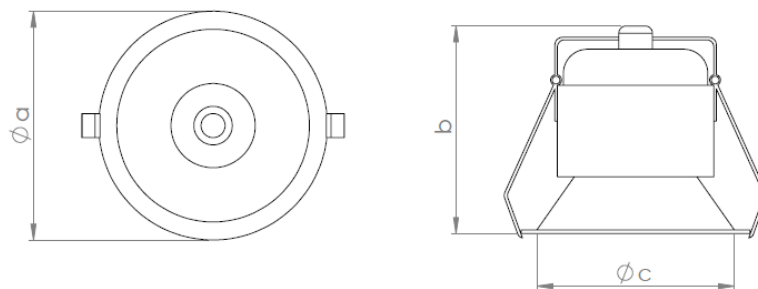

- 1

Dimensions (mm):

- Ø95mm
- Height : 95mm

Watt (W):

- 8-13W

Input Volt:

- 180-240V

Lumen/watt :125lm/W

- 1060-1750lm

CASTOR

Beam Angle: 30°-45°-60°

Color Temperature:

- 2700-6500Kl

CRI:

- >80CRI

IP Rating: IP44

Led Warranty: 5 Year

Diameter ϕ (a)	95mm
Height (b)	95mm
Cutting diameter (c)	83mm